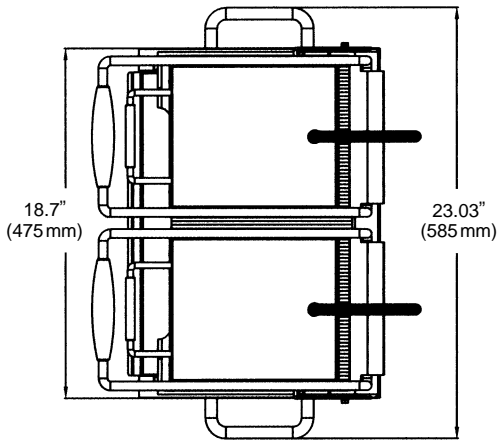

A720S/PA - Left side upper and lower smooth and right side upper and lower grooved

TOP

SIDE CLOSED

SIDE OPEN

Model Number	A720SA663	A720SA666	A720PA663	A720PA666	A720S/PA663	A720S/PA666
Griddle Type	Smooth	Smooth	Grooved	Grooved	Smooth/Grooved	Smooth/Grooved
Surface	Cast Iron	Cast Iron	Cast Iron	Cast Iron	Cast Iron	Cast Iron
Width	18-11/16"	18-11/16"	18-11/16"	18-11/16"	18-11/16"	18-11/16"
Depth	15-5/8"	15-5/8"	15-5/8"	15-5/8"	15-5/8"	15-5/8"
Height	11-1/3"	11-1/3"	11-1/3"	11-1/3"	11-1/3"	11-1/3"
Bottom Cooking Area	17" x 9"	17" x 9"	17" x 9"	17" x 9"	17" x 9"	17" x 9"
Top Cooking Area	8-1/4" x 9" each plate	8-1/4" x 9" each plate	8-1/4" x 9" each plate	8-1/4" x 9" each plate	8-1/4" x 9" each plate	8-1/4" x 9" each plate
Shipping Weight	77 lbs.	77 lbs.	77 lbs.	77 lbs.	77 lbs.	77 lbs.
Supply (1 Phase)	208 V	240 V	208 V	240 V	208 V	240 V
Current Draw (Amps)	10.6 A	12.1 A	10.6 A	12.1 A	10.6 A	12.1 A
Heat Input	2.9 KW	3.2 KW	2.9 KW	3.2 KW	2.9 KW	3.2 KW
Factory Installed 36" Cord & Plug	NEMA 6-15 P	NEMA 6-15 P	NEMA 6-15 P	NEMA 6-15 P	NEMA 6-15 P	NEMA 6-15 P