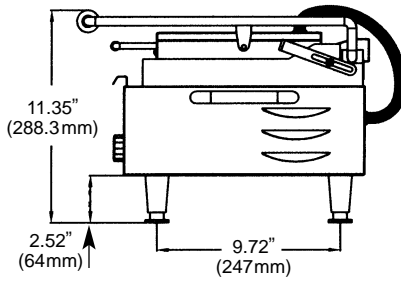

A720S/PA - Left side upper and lower smooth and right side upper and lower grooved

TOP

SIDE CLOSED

SIDE OPEN

Model Number	A720SA663	A720SA666	A720PA663	A720PA666	A720S/PA663	A720S/PA666
Griddle Type	Smooth	Smooth	Grooved	Grooved	Smooth/Grooved	Smooth/Grooved
Surface	Cast Iron	Cast Iron	Cast Iron	Cast Iron	Cast Iron	Cast Iron
Width	18-11/16"	18-11/16"	18-11/16"	18-11/16"	18-11/16"	18-11/16"
Depth	15-5/8"	15-5/8"	15-5/8"	15-5/8"	15-5/8"	15-5/8"
Height	11-1/3"	11-1/3"	11-1/3"	11-1/3"	11-1/3"	11-1/3"
Bottom Cooking Area	17" x 9"	17" x 9"	17" x 9"	17" x 9"	17" x 9"	17" x 9"
Top Cooking Area	8-1/4" x 9" each plate	8-1/4" x 9" each plate	8-1/4" x 9" each plate	8-1/4" x 9" each plate	8-1/4" x 9" each plate	8-1/4" x 9" each plate
Shipping Weight	77 lbs.	77 lbs.	77 lbs.	77 lbs.	77 lbs.	77 lbs.
Supply (1 Phase)	208 V	240 V	208 V	240 V	208 V	240 V
Current Draw (Amps)	10.6 A	12.1 A	10.6 A	12.1 A	10.6 A	12.1 A
Heat Input	2.9 KW	3.2 KW	2.9 KW	3.2 KW	2.9 KW	3.2 KW
Factory Installed 36" Cord & Plug	NEMA 6-15 P	NEMA 6-15 P	NEMA 6-15 P	NEMA 6-15 P	NEMA 6-15 P	NEMA 6-15 P