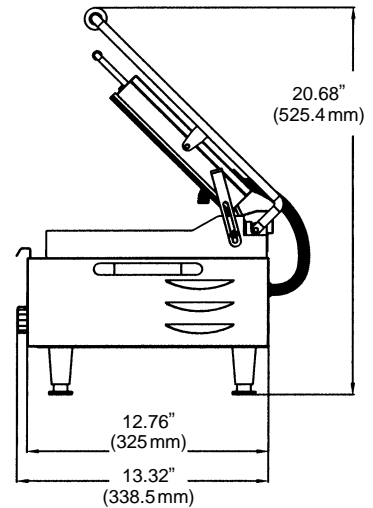

A720S/PA - Left side upper and lower smooth and right side upper and lower grooved

TOP

SIDE CLOSED

SIDE OPEN

Model Number	A720SA663	A720SA666	A720PA663	A720PA666	A720S/PA663	A720S/PA666
Griddle Type	Smooth	Smooth	Grooved	Grooved	Smooth/Grooved	Smooth/Grooved
Surface	Cast Iron	Cast Iron	Cast Iron	Cast Iron	Cast Iron	Cast Iron
Width	18-11/16"	18-11/16"	18-11/16"	18-11/16"	18-11/16"	18-11/16"
Depth	15-5/8"	15-5/8"	15-5/8"	15-5/8"	15-5/8"	15-5/8"
Height	11-1/3"	11-1/3"	11-1/3"	11-1/3"	11-1/3"	11-1/3"
Bottom Cooking Area	17" x 9"	17" x 9"	17" x 9"	17" x 9"	17" x 9"	17" x 9"
Top Cooking Area	8-1/4" x 9" each plate	8-1/4" x 9" each plate	8-1/4" x 9" each plate	8-1/4" x 9" each plate	8-1/4" x 9" each plate	8-1/4" x 9" each plate
Shipping Weight	77 lbs.	77 lbs.	77 lbs.	77 lbs.	77 lbs.	77 lbs.
Supply (1 Phase)	208 V	240 V	208 V	240 V	208 V	240 V
Current Draw (Amps)	10.6 A	12.1 A	10.6 A	12.1 A	10.6 A	12.1 A
Heat Input	2.9 KW	3.2 KW	2.9 KW	3.2 KW	2.9 KW	3.2 KW
Factory Installed 36" Cord & Plug	NEMA 6-15 P	NEMA 6-15 P	NEMA 6-15 P	NEMA 6-15 P	NEMA 6-15 P	NEMA 6-15 P